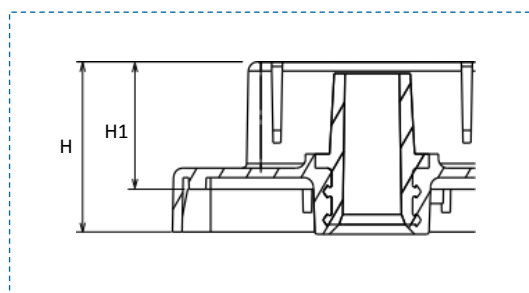

Double lids L-series

Product description

Advanced double lids complying with the highest safety standards of automotive industry

- Central degassing system and deflectors for separation of acid fumes
- Flash arrestors integrated in the double lid for left and right exit
- Accessories: vent plugs M18 for double lids, magic eyes, pole covers

Advantages

- Increased safety against leakage and self-discharge
- Easy control of the battery condition through magic eye
- Universal installation and simple storage
- Safe and easy handling

	Lid dimensions (mm)				Ref.
	A	B	H	H1	
L1/LB1	207	175	36	29	9447
L2/LB2	242	175	36	28,5	9557
L3/LB3	278	175	36	27	9667, 9669
L4/LB4	315	175	36	28	9777
L5/LB5	353	175	36	27	9887
L6/LB6	394	175	36	27	9997