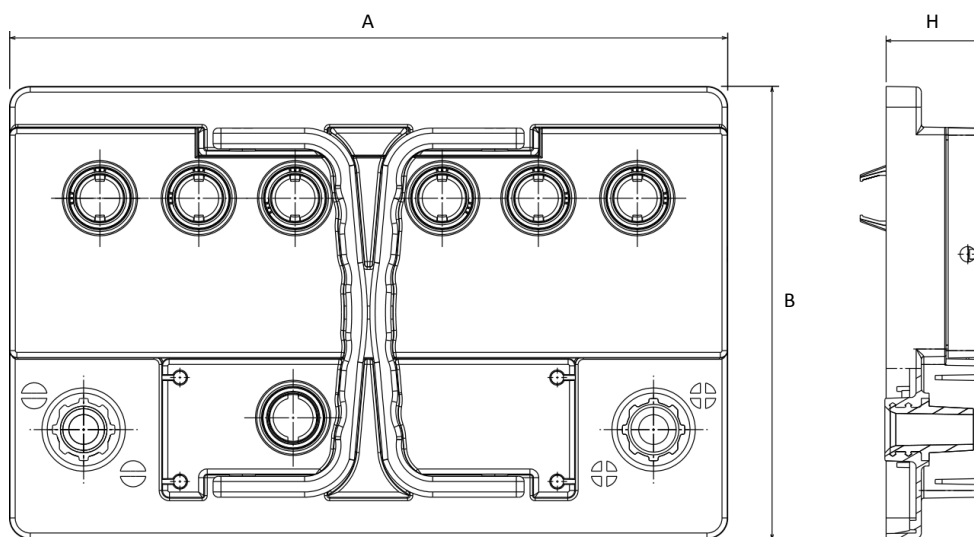

Double lids L-series

Product description

Advanced double lids complying with the highest safety standards of automotive industry

- Central degassing system and deflectors for separation of acid fumes
- Flash arrestors integrated in the double lid for left and right exit
- Accessories: vent plugs M18 for double lids, magic eyes, pole covers

Advantages

- Increased safety against leakage and self-discharge
- Easy control of the battery condition through magic eye
- Universal installation and simple storage
- Safe and easy handling

	Lid dimensions (mm)				Ref.
	A	B	H	H1	
L1/LB1	207	175	36	29	9447
L2/LB2	242	175	36	28,5	9557
L3/LB3	278	175	36	27	9667, 9669
L4/LB4	315	175	36	28	9777
L5/LB5	353	175	36	27	9887
L6/LB6	394	175	36	27	9997