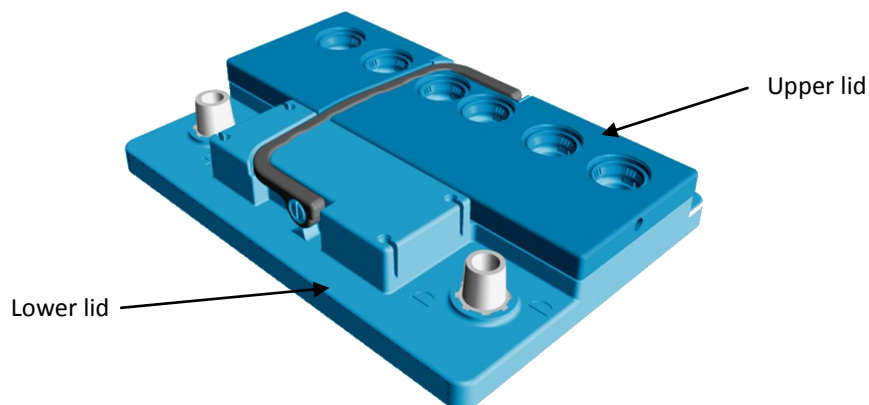

Double lids L-series

Product description

Advanced double lids complying with the highest safety standards of automotive industry

- Central degassing system and deflectors for separation of acid fumes
- Flash arrestors integrated in the double lid for left and right exit
- Accessories: vent plugs M18 for double lids, magic eyes, pole covers

Advantages

- Increased safety against leakage and self-discharge
- Easy control of the battery condition through magic eye
- Universal installation and simple storage
- Safe and easy handling

	Lid dimensions (mm)				Ref.
	A	B	H	H1	
L1/LB1	207	175	36	29	9447
L2/LB2	242	175	36	28,5	9557
L3/LB3	278	175	36	27	9667, 9669
L4/LB4	315	175	36	28	9777
L5/LB5	353	175	36	27	9887
L6/LB6	394	175	36	27	9997